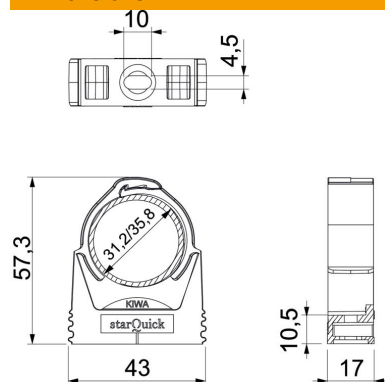

Technical data sheet

starQuick clip

Item number: 2146258

Highly stable clip to accept plastic and metal electrical and sanitary pipes, as well as the Quick Pipe electrical installation pipe. Universal fastening options on walls, ceilings and steel structures, both indoors and outdoors. Flexible clamping range of several millimetres. Toolless pipe mounting. Can be arranged to up to Ø 28 mm, also with OBO Quick starQuick clip. For high load values, can be combined with double bracket. Can be mounted on profile rails for variable spacings and numbers of clips.

PA Polyamide

Master data

| | |
|---------------------|----------------------|
| Item number | 2146258 |
| Type | SQ-32 LGR |
| Description 1 | starQuick clip |
| Manufacturer | OBO |
| Dimension | 31,2-35,8mm |
| Colour | Light grey; RAL 7035 |
| Material | Polyamide |
| Smallest sales unit | 50 |
| Unit of quantity | Piece |
| Weight | 1.23 kg |
| Weight unit | kg/100 pc. |

Technical data sheet

starQuick clip

Item number: 2146258

Dimensions

| | |
|-------------|---------|
| Dimension A | 43 mm |
| Dimension B | 17 mm |
| Dimension E | 10 mm |
| Dimension F | 4.5 mm |
| Dimension h | 10.5 mm |
| Dimension H | 57.3 mm |

Technical data

| | |
|-------------------------|---|
| Expandable | yes |
| Number of cables/pipes | 1 |
| Fastening type | Screw hole |
| Breaking load | 1 kN |
| Flame-resistant | acc. to VDE 0471/DIN 695 Part 2-1, test temperature 650°C |
| Closed | yes |
| Halogen-free | yes |
| With inlay | no |
| Nominal size | 32-35 |
| Snap system | yes |
| Quick clip installation | Duchgangsloch mit starQuick-Mutter M6 oder M8 |
| Clamping range D, max. | 35.8 mm |
| Clamping range D, min. | 31.2 mm |
| UV-resistant | yes |