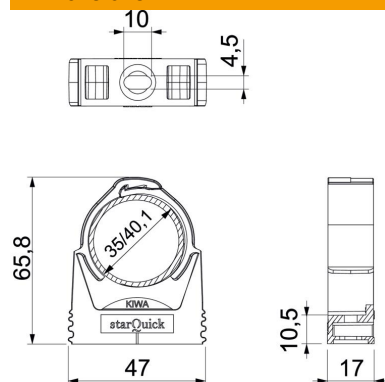

Technical data sheet

starQuick clip

Item number: 2146290

Highly stable clip to accept plastic and metal electrical and sanitary pipes, as well as the Quick Pipe electrical installation pipe. Universal fastening options on walls, ceilings and steel structures, both indoors and outdoors. Flexible clamping range of several millimetres. Toolless pipe mounting. Can be arranged to up to Ø 28 mm, also with OBO Quick starQuick clip. For high load values, can be combined with double bracket. Can be mounted on profile rails for variable spacings and numbers of clips.

PA Polyamide

Master data

Item number	2146290
Type	SQ-36 LGR
Description 1	starQuick clip
Manufacturer	OBO
Dimension	35-40,1mm
Colour	Light grey; RAL 7035
Material	Polyamide
Smallest sales unit	25
Unit of quantity	Piece
Weight	1.51 kg
Weight unit	kg/100 pc.

Technical data sheet

starQuick clip

Item number: 2146290

Dimensions

Dimension A	47 mm
Dimension B	17 mm
Dimension E	10 mm
Dimension F	4.5 mm
Dimension h	10.5 mm
Dimension H	65.8 mm

Technical data

Expandable	yes
Number of cables/pipes	1
Fastening type	Screw hole
Breaking load	1.1 kN
Flame-resistant	acc. to VDE 0471/DIN 695 Part 2-1, test temperature 650°C
Closed	yes
Halogen-free	yes
With inlay	no
Nominal size	35-40
Snap system	yes
Quick clip installation	Duchgangsloch mit starQuick-Mutter M6 oder M8
Clamping range D, max.	40.1 mm
Clamping range D, min.	35 mm
UV-resistant	yes