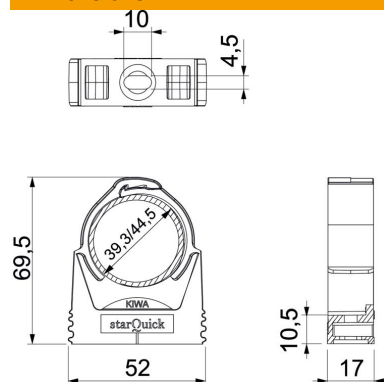

## starQuick clip

Item number: 2146320

Highly stable clip to accept plastic and metal electrical and sanitary pipes, as well as the Quick Pipe electrical installation pipe. Universal fastening options on walls, ceilings and steel structures, both indoors and outdoors. Flexible clamping range of several millimetres. Toolless pipe mounting. Can be arranged to up to Ø 28 mm, also with OBO Quick starQuick clip. For high load values, can be combined with double bracket. Can be mounted on profile rails for variable spacings and numbers of clips.

### Master data

Item number	2146320
Type	SQ-40 LGR
Description 1	starQuick clip
Manufacturer	OBO
Dimension	39,3-44,5mm
Colour	Light grey; RAL 7035
Material	Polyamide
Smallest sales unit	25
Unit of quantity	Piece
Weight	1.71 kg
Weight unit	kg/100 pc.

### Dimensions

Dimension A	52 mm
Dimension B	17 mm
Dimension E	10 mm
Dimension F	4.5 mm
Dimension h	10.5 mm
Dimension H	69.5 mm

### Technical data

Expandable	yes
Number of cables/pipes	1
Fastening type	Screw hole
Breaking load	1.2 kN
Flame-resistant	acc. to VDE 0471/DIN 695 Part 2-1, test temperature 650°C
Closed	yes
Halogen-free	yes
With inlay	no
Nominal size	40-44
Snap system	yes
Quick clip installation	Duchgangsloch mit starQuick-Mutter M6 oder M8
Clamping range D, max.	44.5 mm
Clamping range D, min.	39.3 mm
UV-resistant	yes