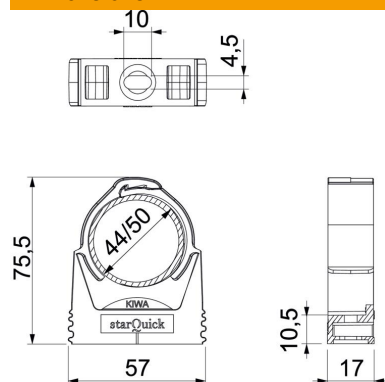

Technical data sheet

starQuick clip

Item number: 2146363

Highly stable clip to accept plastic and metal electrical and sanitary pipes, as well as the Quick Pipe electrical installation pipe. Universal fastening options on walls, ceilings and steel structures, both indoors and outdoors. Flexible clamping range of several millimetres. Toolless pipe mounting. Can be arranged to up to Ø 28 mm, also with OBO Quick starQuick clip. For high load values, can be combined with double bracket. Can be mounted on profile rails for variable spacings and numbers of clips.

PA Polyamide

Master data

Item number	2146363
Type	SQ-47 LGR
Description 1	starQuick clip
Manufacturer	OBO
Dimension	44-50mm
Colour	Light grey; RAL 7035
Material	Polyamide
Smallest sales unit	25
Unit of quantity	Piece
Weight	1.98 kg
Weight unit	kg/100 pc.

Technical data sheet

starQuick clip

Item number: 2146363

Dimensions

Dimension A	57 mm
Dimension B	17 mm
Dimension E	10 mm
Dimension F	4.5 mm
Dimension h	10.5 mm
Dimension H	75.5 mm

Technical data

Expandable	yes
Number of cables/pipes	1
Fastening type	Screw hole
Breaking load	1.2 kN
Flame-resistant	acc. to VDE 0471/DIN 695 Part 2-1, test temperature 650°C
Closed	yes
Halogen-free	yes
With inlay	no
Nominal size	45-50
Snap system	yes
Quick clip installation	Duchgangsloch mit starQuick-Mutter M6 oder M8
Clamping range D, max.	50 mm
Clamping range D, min.	44 mm
UV-resistant	yes