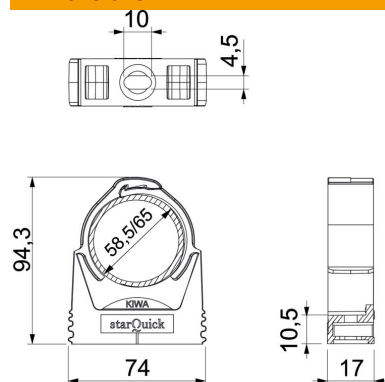

## starQuick clip

Item number: 2146487

Highly stable clip to accept plastic and metal electrical and sanitary pipes, as well as the Quick Pipe electrical installation pipe. Universal fastening options on walls, ceilings and steel structures, both indoors and outdoors. Flexible clamping range of several millimetres. Toolless pipe mounting. Can be arranged to up to Ø 28 mm, also with OBO Quick starQuick clip. For high load values, can be combined with double bracket. Can be mounted on profile rails for variable spacings and numbers of clips.

### Master data

Item number	2146487
Type	SQ-59 LGR
Description 1	starQuick clip
Manufacturer	OBO
Dimension	58,5-65mm
Colour	Light grey; RAL 7035
Material	Polyamide
Smallest sales unit	15
Unit of quantity	Piece
Weight	3.3 kg
Weight unit	kg/100 pc.

### Dimensions

Dimension A	74 mm
Dimension B	20 mm
Dimension E	10 mm
Dimension F	4.5 mm
Dimension h	10.5 mm
Dimension H	94.3 mm

### Technical data

Expandable	yes
Number of cables/pipes	1
Fastening type	Screw hole
Breaking load	1.5 kN
Flame-resistant	acc. to VDE 0471/DIN 695 Part 2-1, test temperature 650°C
Closed	yes
Halogen-free	yes
With inlay	no
Nominal size	59-65
Snap system	yes
Quick clip installation	Duchgangsloch mit starQuick-Mutter M6 oder M8
Clamping range D, max.	65 mm
Clamping range D, min.	58.5 mm
UV-resistant	yes