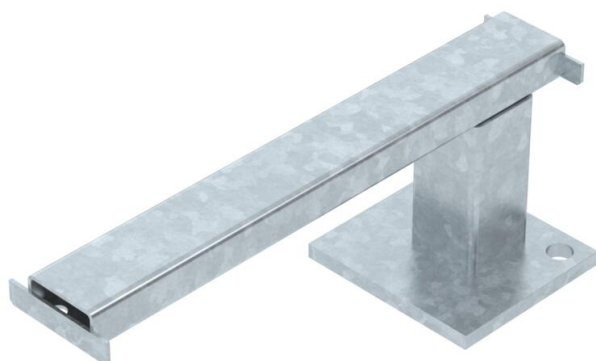

Technical data sheet

BKRS FT support bracket

Item number: 6044545

Support bracket, made of closed rectangular steel pipe, as a stand-off of the walkable cable tray system.

St Steel

FT Hot-dip galvanised

Master data

Item number	6044545
Description 1	Support bracket
Description 2	for walkable cable trays
Manufacturer	OBO
Dimension	B=300
Colour	zinc
Material	Steel
Surface	Hot-dip galvanised
Surface standard	DIN EN ISO 1461
Smallest sales unit	1
Unit of quantity	Piece
Weight	122.7 kg
Weight unit	kg/100 pc.

Technical data sheet

BKRS FT support bracket

Item number: 6044545

Dimensions

Length	100 mm
Width	292 mm
Height	108 mm
Dimension B	292 mm
Dimension b1	23 mm
Dimension b2	229 mm
Dimension D	13 mm

Technical data

Version for	Support bracket
Version for	Miscellaneous
for width max.	300 mm
for width min.	300
Suitable for mesh cable tray	no
Suitable for cable ladder	no
Suitable for cable tray	yes
Suitable for tray/ladder width	300 mm
Tray fastening	Screw-on
Rustproof steel, pickled	no