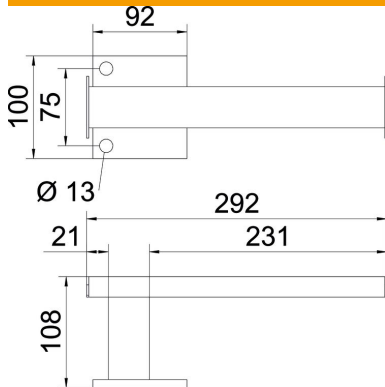

Technical data sheet

BKRS FT support bracket

Item number: 6044545

Support bracket, made of closed rectangular steel pipe, as a stand-off of the walkable cable tray system.

St Steel

FT Hot-dip galvanised

Master data

Item number	6044545
Description 1	Support bracket
Description 2	for walkable cable trays
Manufacturer	OBO
Dimension	B=300
Colour	zinc
Material	Steel
Surface	Hot-dip galvanised
Surface standard	DIN EN ISO 1461
Smallest sales unit	1
Unit of quantity	Piece
Weight	122.7 kg
Weight unit	kg/100 pc.

Technical data sheet

BKRS FT support bracket

Item number: 6044545

Dimensions

Length	100 mm
Width	292 mm
Height	108 mm
Dimension B	292 mm
Dimension b1	23 mm
Dimension b2	229 mm
Dimension D	13 mm

Technical data

Version for	Support bracket
Version for	Miscellaneous
for width max.	300 mm
for width min.	300
Suitable for mesh cable tray	no
Suitable for cable ladder	no
Suitable for cable tray	yes
Suitable for tray/ladder width	300 mm
Tray fastening	Screw-on
Rustproof steel, pickled	no