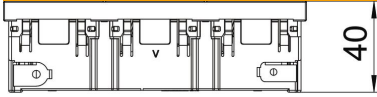

For installation in Rapid 45 ducts, device installation ducts, installation columns, underfloor systems and Deskboxes.

PC Polycarbonate

Master data

Item number	6120502
Type	STD-D3C RW3
Description 1	Socket 33°, triple
Description 2	protective contact, Connect 45
Manufacturer	OBO
Dimension	250V, 10/16A
Colour	Pure white; RAL 9010
Material	Polycarbonate
Smallest sales unit	1
Unit of quantity	Piece
Weight	11.5 kg
Weight unit	kg/100 pc.
CO2 Footprint (GWP) Cradle-to-Gate	0,2815 kg COe / 1 Piece

Technical data sheet

Socket 33°, Connect 45, protective contact, triple, pure white

Item number: 6120502

Dimensions

Width	135 mm
Height	45 mm

Technical data

Cover	Central plate
Closable	no
Connection type	Screwless terminal
Number of units	3
Number of modules (for modular construction)	3
Number of switchable sockets	0
Number of poles	2
Printed label/coding	Without printing
Version for	Triple 33°
Surface version	Matt
Version for	SCHUKO
Ejection mechanism	no
Fastening type	Lock
Labelling panel	no
Operating temperature, max.	40 °C
Operating temperature, min.	-5 °C
increased touch protection	yes
Error current protection	no
For more difficult conditions (according to VDE)	no
Halogen-free	yes
Insulated installation	no
Hinged cover	no
Coding	no
Warning light	no
With on/off switch	no
With fine-wire fuse	no
With functional lighting	no
With orientation lighting	no
Mounting type	Device installation duct
Nominal voltage	250 V
Nominal current	16 A
Protection rating	Other
Special power supply	Without special power supply
Socket version	Protective contact

Technical data sheet

Socket 33°, Connect 45, protective contact, triple, pure white

Item number: 6120502

Technical data

Socket angle	33°
Depth	40 mm
Transparent	no
Rotated central insert	yes
Surge protection	no