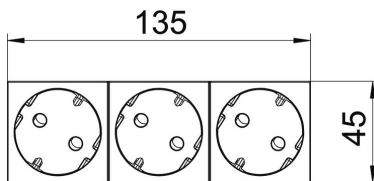

For installation in Rapid 45 ducts, device installation ducts, installation columns, underfloor systems and Deskboxes.

PC Polycarbonate

Master data

Item number	6120502
Type	STD-D3C RW3
Description 1	Socket 33°, triple
Description 2	protective contact, Connect 45
Manufacturer	OBO
Dimension	250V, 10/16A
Colour	Pure white; RAL 9010
Material	Polycarbonate
Smallest sales unit	1
Unit of quantity	Piece
Weight	11.5 kg
Weight unit	kg/100 pc.
CO2 Footprint (GWP) Cradle-to-Gate	0,2815 kg COe / 1 Piece

Technical data sheet

Socket 33°, Connect 45, protective contact, triple, pure white

Item number: 6120502

Dimensions

Width	135 mm
Height	45 mm

Technical data

Cover	Central plate
Closable	no
Connection type	Screwless terminal
Number of units	3
Number of modules (for modular construction)	3
Number of switchable sockets	0
Number of poles	2
Printed label/coding	Without printing
Version for	Triple 33°
Surface version	Matt
Version for	SCHUKO
Ejection mechanism	no
Fastening type	Lock
Labelling panel	no
Operating temperature, max.	40 °C
Operating temperature, min.	-5 °C
increased touch protection	yes
Error current protection	no
For more difficult conditions (according to VDE)	no
Halogen-free	yes
Insulated installation	no
Hinged cover	no
Coding	no
Warning light	no
With on/off switch	no
With fine-wire fuse	no
With functional lighting	no
With orientation lighting	no
Mounting type	Device installation duct
Nominal voltage	250 V
Nominal current	16 A
Protection rating	Other
Special power supply	Without special power supply
Socket version	Protective contact

Technical data sheet

Socket 33°, Connect 45, protective contact, triple, pure white

Item number: 6120502

Technical data

Socket angle	33°
Depth	40 mm
Transparent	no
Rotated central insert	yes
Surge protection	no