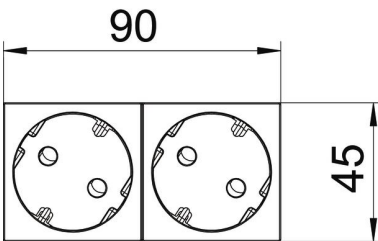

For installation in Rapid 45 ducts, device installation ducts, installation columns, underfloor systems and Deskboxes.

PC Polycarbonate

Master data

Item number	6120490
Type	STD-D3C SWGR2
Description 1	Socket 33°, double
Description 2	protective contact, Connect 45
Manufacturer	OBO
Dimension	250V, 10/16A
Colour	Black-grey; RAL 7021
Material	Polycarbonate
Smallest sales unit	1
Unit of quantity	Piece
Weight	8.5 kg
Weight unit	kg/100 pc.
CO2 Footprint (GWP) Cradle-to-Gate	0,1842 kg COe / 1 Piece

Technical data sheet

Socket 33°, Connect 45, protective contact, double, black-grey

Item number: 6120490

Dimensions

Width	90 mm
Height	45 mm

Technical data

Cover	Central plate
Closable	no
Connection type	Screwless terminal
Number of units	2
Number of modules (for modular construction)	2
Number of switchable sockets	0
Number of poles	2
Printed label/coding	Without printing
Version for	Double 33°
Surface version	Matt
Version for	SCHUKO
Ejection mechanism	no
Fastening type	Lock
Labelling panel	no
Operating temperature, max.	40 °C
Operating temperature, min.	-5 °C
increased touch protection	yes
Error current protection	no
For more difficult conditions (according to VDE)	no
Halogen-free	yes
Insulated installation	no
Hinged cover	no
Coding	no
Warning light	no
With on/off switch	no
With fine-wire fuse	no
With functional lighting	no
With orientation lighting	no
Mounting type	Device installation duct
Nominal voltage	250 V

Technical data sheet

Socket 33°, Connect 45, protective contact, double, black-grey

Item number: 6120490

Technical data

Nominal current	16 A
Protection rating	Other
Special power supply	Without special power supply
Socket version	Protective contact
Socket angle	33°
Depth	40 mm
Transparent	no
Rotated central insert	yes
Surge protection	no