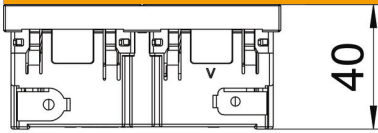

For installation in Rapid 45 ducts, device installation ducts, installation columns, underfloor systems and Deskboxes.

PC Polycarbonate

Master data

Item number	6120490
Type	STD-D3C SWGR2
Description 1	Socket 33°, double
Description 2	protective contact, Connect 45
Manufacturer	OBO
Dimension	250V, 10/16A
Colour	Black-grey; RAL 7021
Material	Polycarbonate
Smallest sales unit	1
Unit of quantity	Piece
Weight	8.5 kg
Weight unit	kg/100 pc.
CO2 Footprint (GWP) Cradle-to-Gate	0,1842 kg COe / 1 Piece

Technical data sheet

Socket 33°, Connect 45, protective contact, double, black-grey

Item number: 6120490

Dimensions

Width	90 mm
Height	45 mm

Technical data

Cover	Central plate
Closable	no
Connection type	Screwless terminal
Number of units	2
Number of modules (for modular construction)	2
Number of switchable sockets	0
Number of poles	2
Printed label/coding	Without printing
Version for	Double 33°
Surface version	Matt
Version for	SCHUKO
Ejection mechanism	no
Fastening type	Lock
Labelling panel	no
Operating temperature, max.	40 °C
Operating temperature, min.	-5 °C
increased touch protection	yes
Error current protection	no
For more difficult conditions (according to VDE)	no
Halogen-free	yes
Insulated installation	no
Hinged cover	no
Coding	no
Warning light	no
With on/off switch	no
With fine-wire fuse	no
With functional lighting	no
With orientation lighting	no
Mounting type	Device installation duct
Nominal voltage	250 V

Technical data sheet

Socket 33°, Connect 45, protective contact, double, black-grey

Item number: 6120490

Technical data

Nominal current	16 A
Protection rating	Other
Special power supply	Without special power supply
Socket version	Protective contact
Socket angle	33°
Depth	40 mm
Transparent	no
Rotated central insert	yes
Surge protection	no