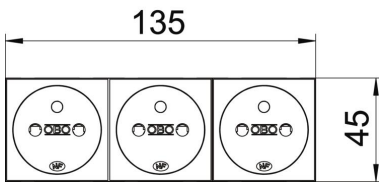

## Master data

Item number	6120200
Type	STD-F0 SWGR3
Description 1	Socket 0°, triple
Description 2	with earth pin
Manufacturer	OBO
Dimension	250V, 10/16A
Colour	Black-grey; RAL 7021
Material	Polycarbonate
Smallest sales unit	1
Unit of quantity	Piece
Weight	11.8 kg
Weight unit	kg/100 pc.
CO2 Footprint (GWP) Cradle-to-Gate	0,7187 kg CO2e / 1 Piece

## Dimensions

Width	135 mm
Height	45 mm

## Technical data

Cover	Central plate
Closable	no
Connection type	Screwless terminal
Number of units	3
Number of modules (for modular construction)	0
Number of switchable sockets	0
Number of poles	2
Printed label/coding	Without printing
Version for	Triple 0°
Surface version	Matt
Version for	Protective contact pin
Ejection mechanism	no
Fastening type	Lock
Labelling panel	no
Operating temperature, max.	40 °C
Operating temperature, min.	-5 °C
increased touch protection	yes
Error current protection	no
For more difficult conditions (according to VDE)	no
Halogen-free	yes
Insulated installation	no
Hinged cover	no
Coding	no
Warning light	no
With on/off switch	no
With fine-wire fuse	no
With functional lighting	no
With orientation lighting	no
Mounting type	Device installation duct
Nominal voltage	250 V
Nominal current	16 A
Protection rating	Other
Special power supply	Without special power supply
Socket version	NF
Socket angle	0°

## Technical data

Depth	39 mm
Transparent	no
Rotated central insert	no
Approvals	VDE
Surge protection	no