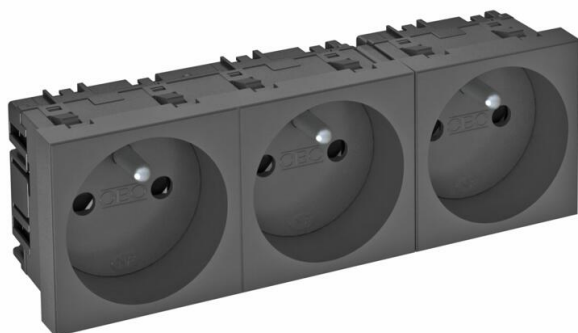

# Technical data sheet

0° socket, with earthing pin, triple

Item number: 6120200

Socket with earthing pin, triple 0°, with increased touch protection, with screwless terminals, 2-pin, 16 A, 250 V~, with connection terminals to IEC 60884-1. For installation in Rapid 45 trunking, device installation trunking, service poles, underfloor systems and desk boxes.

## Master data

Item number	6120200
Type	STD-F0 SWGR3
Description 1	Socket 0°, triple
Description 2	with earth pin
Manufacturer	OBO
Dimension	250V, 10/16A
Colour	Black-grey; RAL 7021
Material	Polycarbonate
Smallest sales unit	1
Unit of quantity	Piece
Weight	11.8 kg
Weight unit	kg/100 pc.
CO2 Footprint (GWP) Cradle-to-Gate	0,7187 kg CO2e / 1 Piece

# Technical data sheet

0° socket, with earthing pin, triple

Item number: 6120200

## Dimensions

Width	135 mm
Height	45 mm