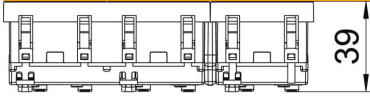

## Master data

Item number	6120200
Type	STD-F0 SWGR3
Description 1	Socket 0°, triple
Description 2	with earth pin
Manufacturer	OBO
Dimension	250V, 10/16A
Colour	Black-grey; RAL 7021
Material	Polycarbonate
Smallest sales unit	1
Unit of quantity	Piece
Weight	11.8 kg
Weight unit	kg/100 pc.
CO2 Footprint (GWP) Cradle-to-Gate	0,7187 kg CO2e / 1 Piece

## Dimensions

Width	135 mm
Height	45 mm