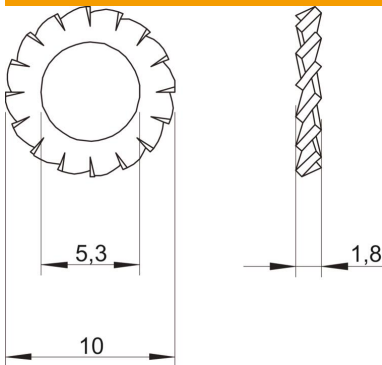

Technical data sheet

Serrated washer DIN 6798 G

Item number: 3404056

Serrated washer to DIN 6798, shape A.

St Steel

G Electrogalvanized

Master data

Item number	3404056
Type	SWS M5 G
Description 1	Serrated washer
Manufacturer	OBO
Dimension	M5
Material	Steel
Surface	Electrogalvanized
Surface standard	EN ISO 19598 / EN ISO 4042
Smallest sales unit	100
Unit of quantity	Piece
Weight	0.022 kg
Weight unit	kg/100 pc.

Dimensions

Height	1.8 mm
Dimension d	5.3 mm
Dimension d min.	10 mm
Dimension h	1.8 mm

Technical data

Thread	M5
Inner diameter	5.3 mm
Lock washer version	Open external gearing