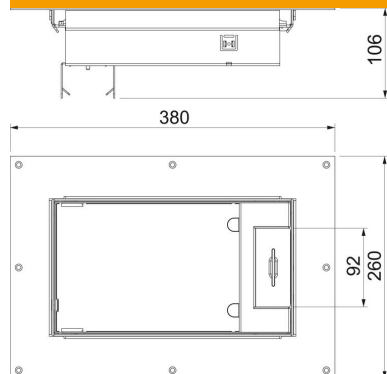

### Master data

|                                    |                             |
|------------------------------------|-----------------------------|
| Item number                        | 7429665                     |
| Type                               | UKL8 KR                     |
| Description 1                      | Cassette construction set   |
| Description 2                      | for cavity ceiling mounting |
| Manufacturer                       | OBO                         |
| Material                           | Stainless steel 1.4301      |
| Smallest sales unit                | 1                           |
| Unit of quantity                   | Piece                       |
| Weight                             | 404 kg                      |
| Weight unit                        | kg/100 pc.                  |
| CO2 Footprint (GWP) Cradle-to-Gate | 21,9803 kg CO2e / 1 Piece   |

### Dimensions

|        |        |
|--------|--------|
| Length | 380 mm |
| Width  | 260 mm |
| Height | 106 mm |