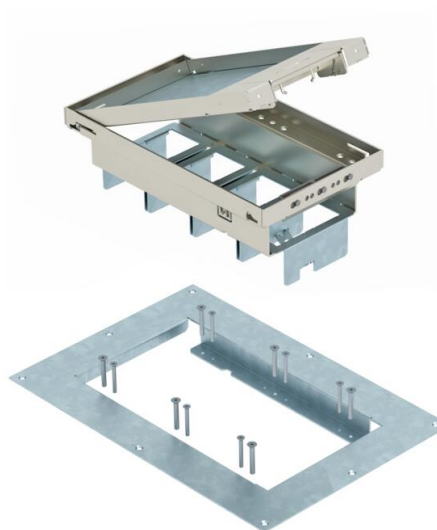

## UKL8 KR with 4x mounting support

Item number: 7429665

Height-adjustable cassette with cord outlet for direct installation in false ceilings for indoor use.

The scope of delivery contains a mounting lid and four mounting supports, each for two Modul 45 devices.

### Master data

|                                    |                             |
|------------------------------------|-----------------------------|
| Item number                        | 7429665                     |
| Type                               | UKL8 KR                     |
| Description 1                      | Cassette construction set   |
| Description 2                      | for cavity ceiling mounting |
| Manufacturer                       | OBO                         |
| Material                           | Stainless steel 1.4301      |
| Smallest sales unit                | 1                           |
| Unit of quantity                   | Piece                       |
| Weight                             | 404 kg                      |
| Weight unit                        | kg/100 pc.                  |
| CO2 Footprint (GWP) Cradle-to-Gate | 21,9803 kg CO2e / 1 Piece   |

### Dimensions

|        |        |
|--------|--------|
| Length | 380 mm |
| Width  | 260 mm |
| Height | 106 mm |