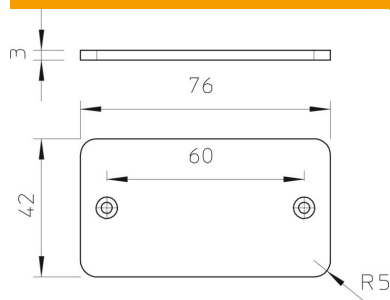

Technical data sheet

Wall light socket cover

Item number: 2003218

Wall light socket cover for flush closure of the wall outlet socket, surface is roughened, cover bolts can be lowered. Delivery including two 15 mm bolts.

PS Polystyrene

Master data

Item number	2003218
Type	UW AD
Description 1	Wall light socket cover
Description 2	concealed
Manufacturer	OBO
Dimension	76x42x3
Colour	White
Material	Polystyrene
Smallest sales unit	10
Unit of quantity	Piece
Weight	0.6 kg
Weight unit	kg/100 pc.
CO2 Footprint (GWP) Cradle-to-Gate	0,0095 kg COe / 1 Piece

Dimensions

Length	76 mm
Width	42 mm
Height	3 mm

Technical data sheet

Wall light socket cover

Item number: 2003218

Technical data

Fastening type	Screw-on lid
Flame-resistant	Acc. to VDE 0471/DIN 695 Part 2-1, test temperature 750°C
Shape	Miscellaneous
Halogen-free	yes
With bolts	no
Sealable	no