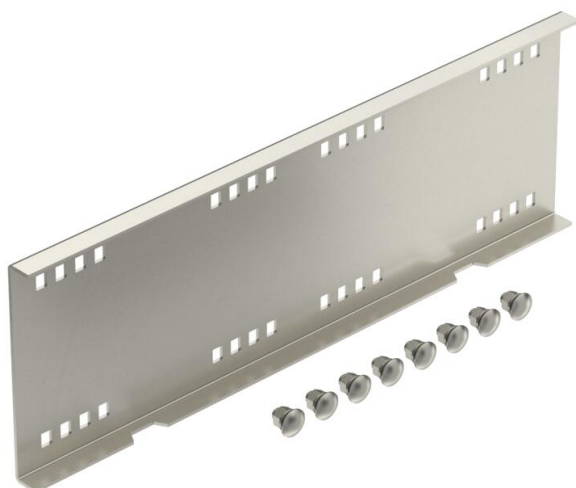

Technical data sheet

Straight connector A2

Item number: 6227724

Straight connector for straight connections of cable trays, wide span cable trays and ladders with a side height of 160 mm. Including appropriate bolts, washers and nuts.

A2 Stainless steel

2B Bright, treated

Master data

Item number	6227724
Type	WRVL 160 A2
Description 1	Straight connector
Description 2	for wide span system 160
Manufacturer	OBO
Dimension	160x500
Material	Stainless steel
Surface	Bright, treated
Surface standard	
Smallest sales unit	2
Unit of quantity	Piece
Weight	218 kg
Weight unit	kg/100 pc.

Technical data sheet

Straight connector A2

Item number: 6227724

Dimensions

Length	500 mm
Width	20 mm
Height	160 mm
Plate thickness	2.5 mm

Technical data

Version for	Straight connector
Maintain electrical functions	no
Suitable for mesh cable tray	no
Suitable for cable ladder	yes
Suitable for cable tray	yes
Suitable for cable tray system height	160 mm
Adjustable connector, horizontal	no
Articulated connector, vertical	no
Rustproof steel, pickled	no
Connection type	Screw connector