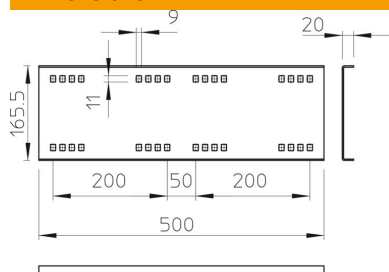

Technical data sheet

Straight connector A2

Item number: 6227724

Straight connector for straight connections of cable trays, wide span cable trays and ladders with a side height of 160 mm. Including appropriate bolts, washers and nuts.

A2 Stainless steel

2B Bright, treated

Master data

Item number	6227724
Type	WRVL 160 A2
Description 1	Straight connector
Description 2	for wide span system 160
Manufacturer	OBO
Dimension	160x500
Material	Stainless steel
Surface	Bright, treated
Surface standard	
Smallest sales unit	2
Unit of quantity	Piece
Weight	218 kg
Weight unit	kg/100 pc.

Technical data sheet

Straight connector A2

Item number: 6227724

Dimensions

Length	500 mm
Width	20 mm
Height	160 mm
Plate thickness	2.5 mm

Technical data

Version for	Straight connector
Maintain electrical functions	no
Suitable for mesh cable tray	no
Suitable for cable ladder	yes
Suitable for cable tray	yes
Suitable for cable tray system height	160 mm
Adjustable connector, horizontal	no
Articulated connector, vertical	no
Rustproof steel, pickled	no
Connection type	Screw connector